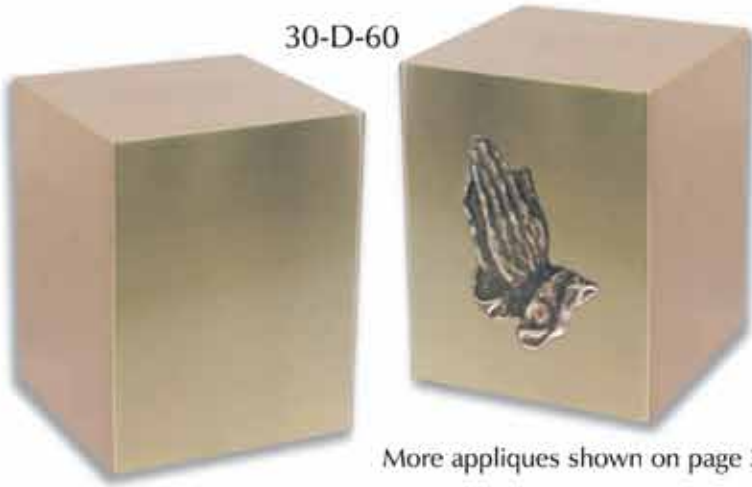

The Avalon Seamless Bronze Urn

Seamless solid bronze urn, 5.5 lbs. Custom Engraving Available.
5.6"W x 5.6"D x 7.1"H, 212 cu. in.

30-D-60

More appliques shown on page 39

Sheet Bronze

FULLSIZE

<p>60B (272 cu. in.) 5.7"W x 5.7"D x 9"H 30-D-60B Shown with Custom Engraving</p>	<p>61B (212 cu. in.) 5.7"W x 5.7"D x 7"H 30-D-61B</p>	<p>63B (150 cu. in.) 6"W x 3"D x 8.75"H 30-D-63B</p>
---	---	--